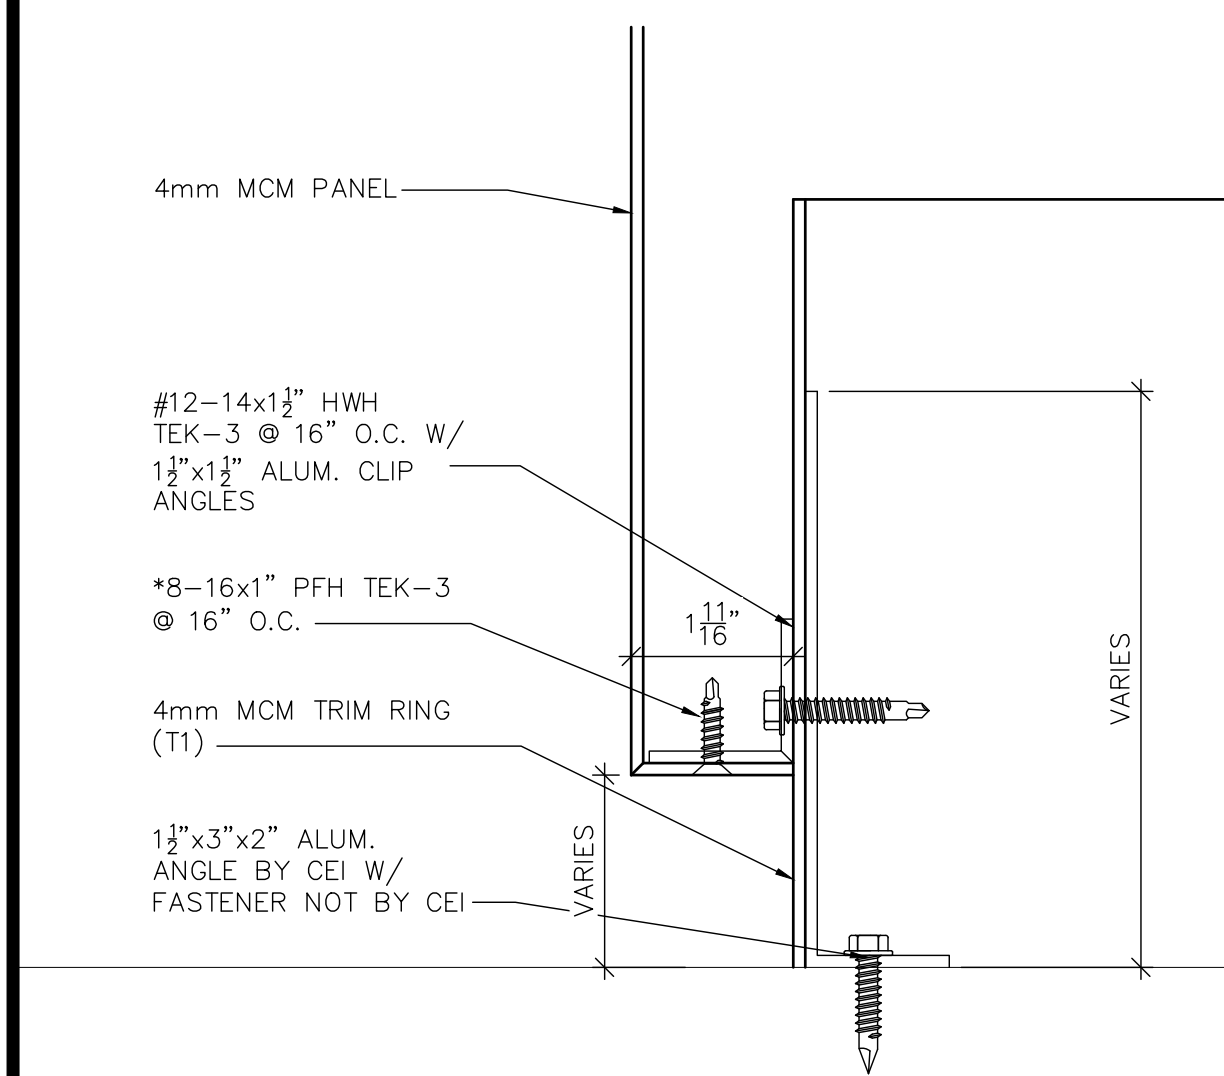

# CL300

## DRY JOINT ROUND COLUMN COVERS

1 COLUMN BASE SECTION  
 SCALE: 3" = 1'-0"

2 COLUMN SECTION  
 SCALE: 3" = 1'-0"

3 COLUMN BASE DETAIL  
 SCALE: 3" = 1'-0"

4 COLUMN HEAD DETAIL  
 SCALE: 3" = 1'-0"

5 COLUMN JOINT DETAIL  
 SCALE: 3" = 1'-0"