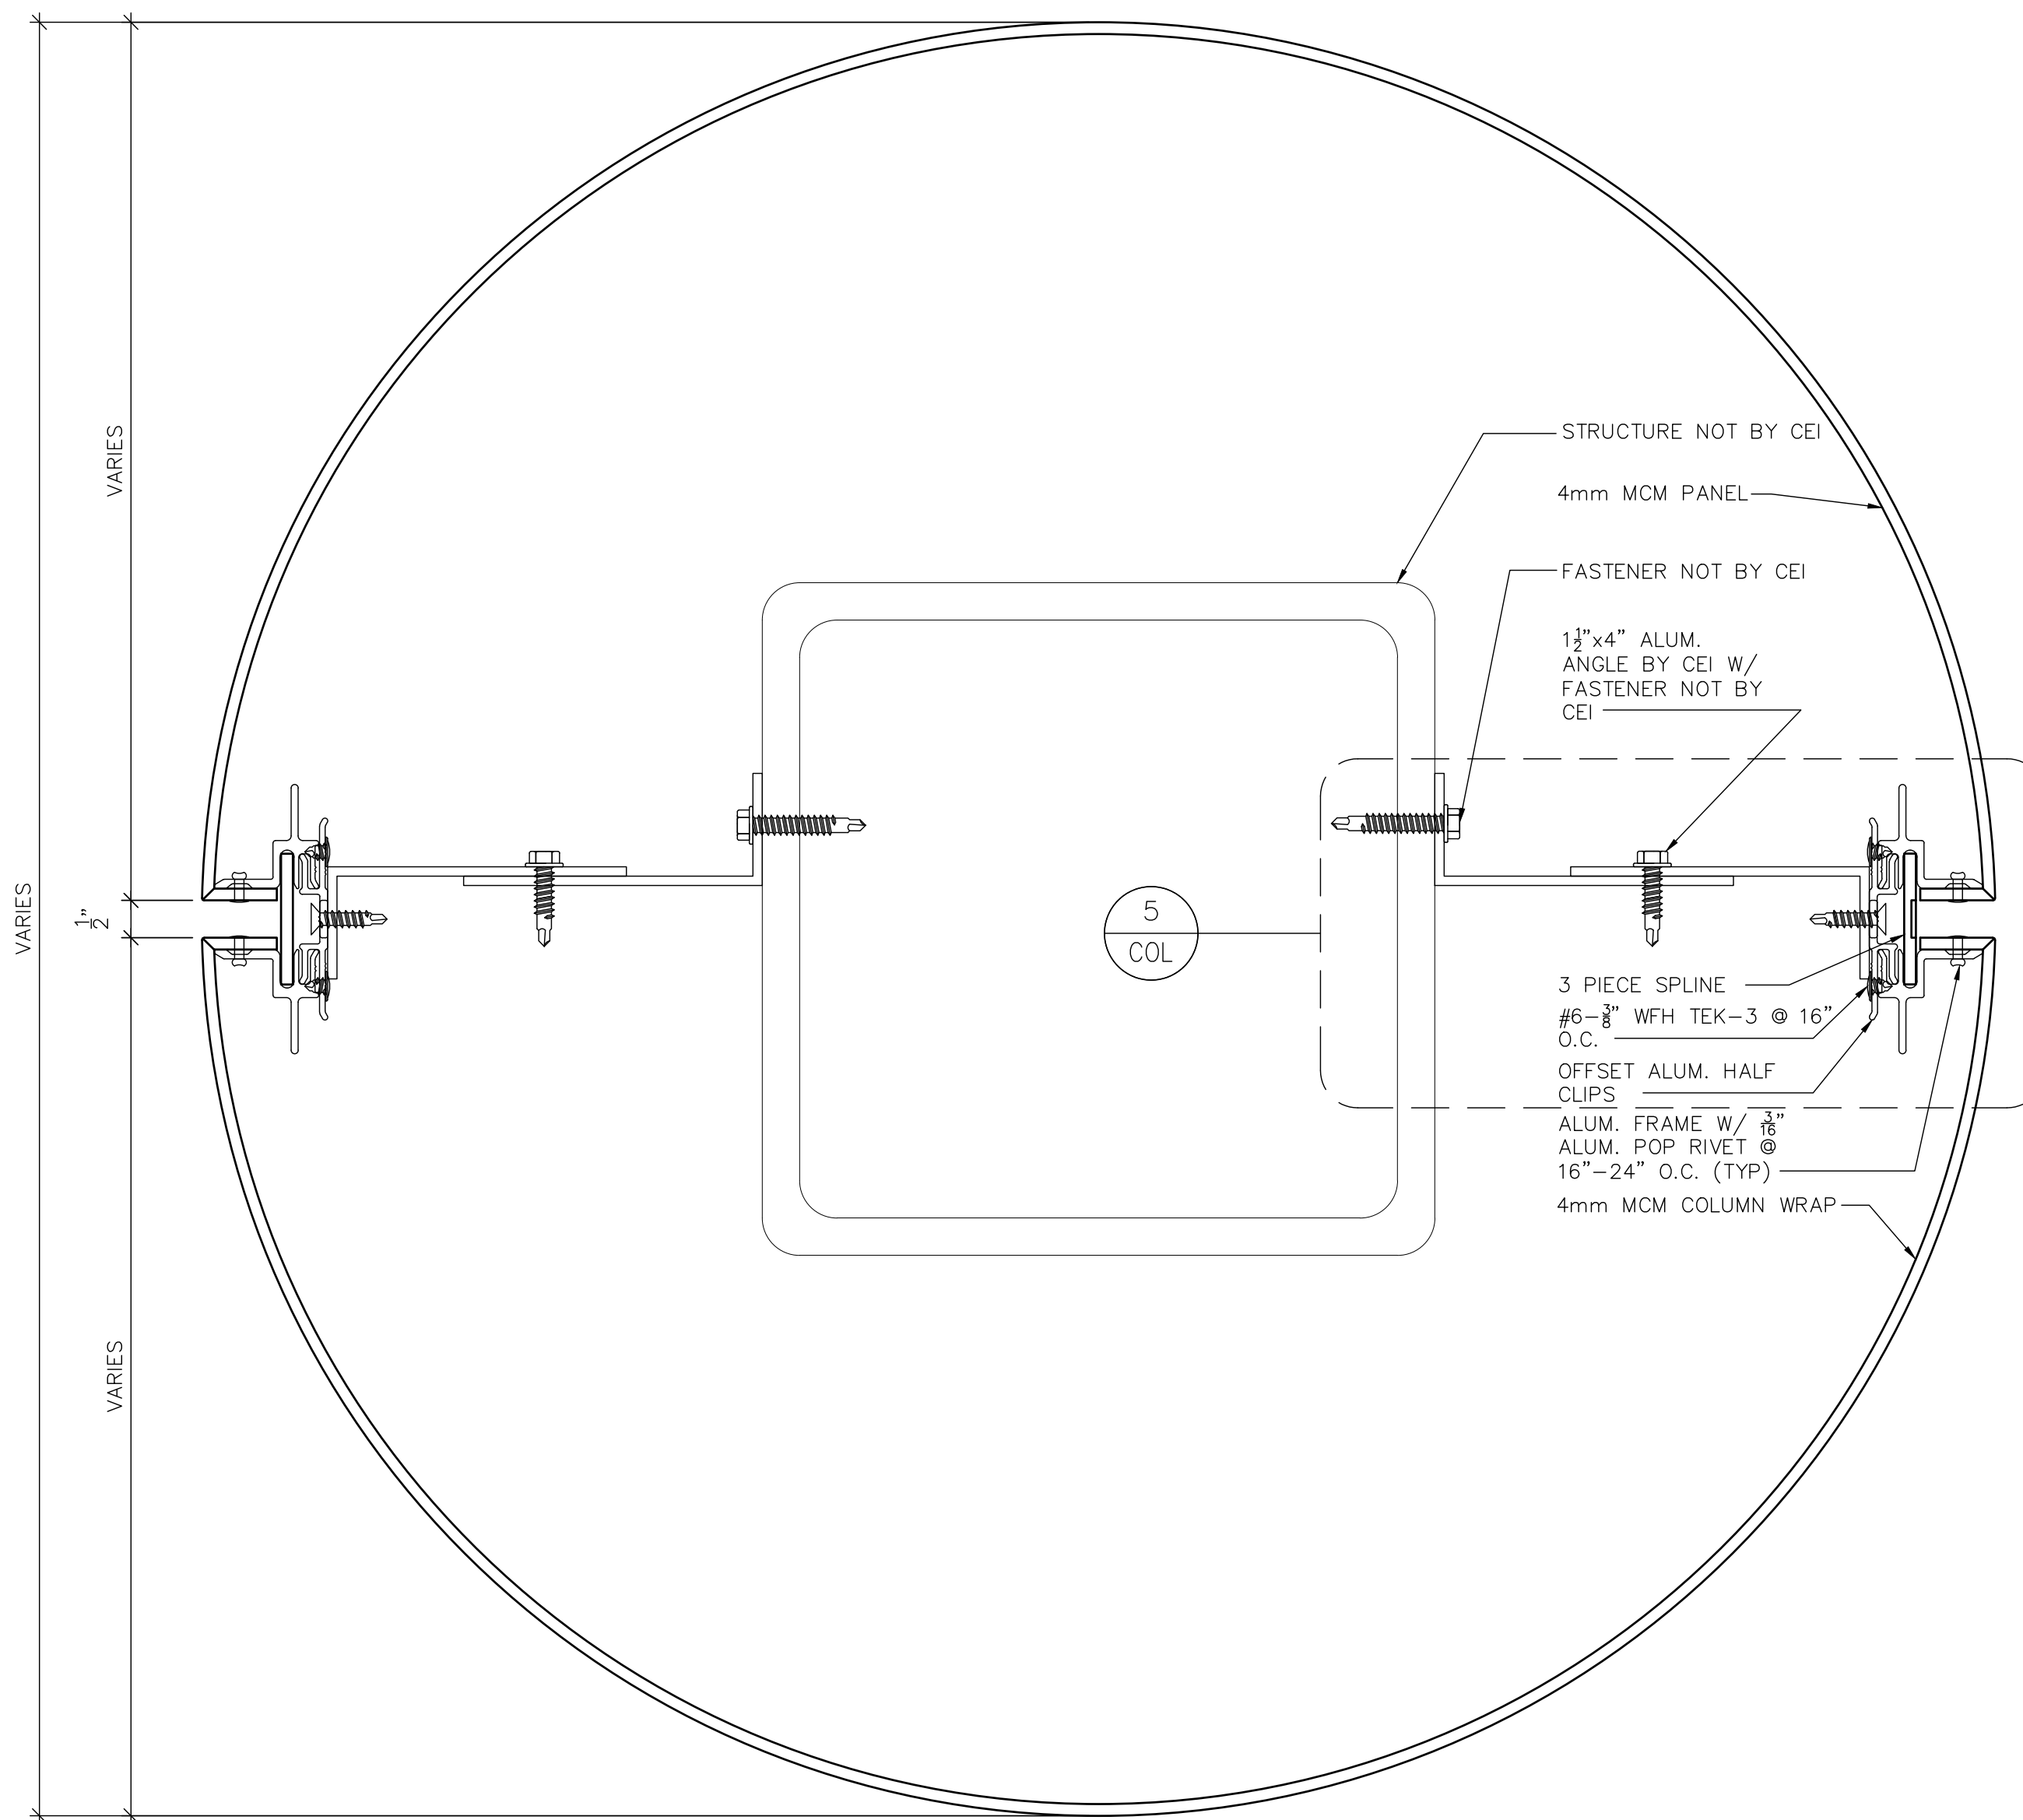

# CL300

## DRY JOINT ROUND COLUMN COVERS

1 COLUMN BASE SECTION  
 SCALE: 3" = 1'-0"

2 COLUMN SECTION  
 SCALE: 3" = 1'-0"

3 COLUMN BASE DETAIL  
 SCALE: 3" = 1'-0"

4 COLUMN HEAD DETAIL  
 SCALE: 3" = 1'-0"

5 COLUMN JOINT DETAIL  
 SCALE: 3" = 1'-0"