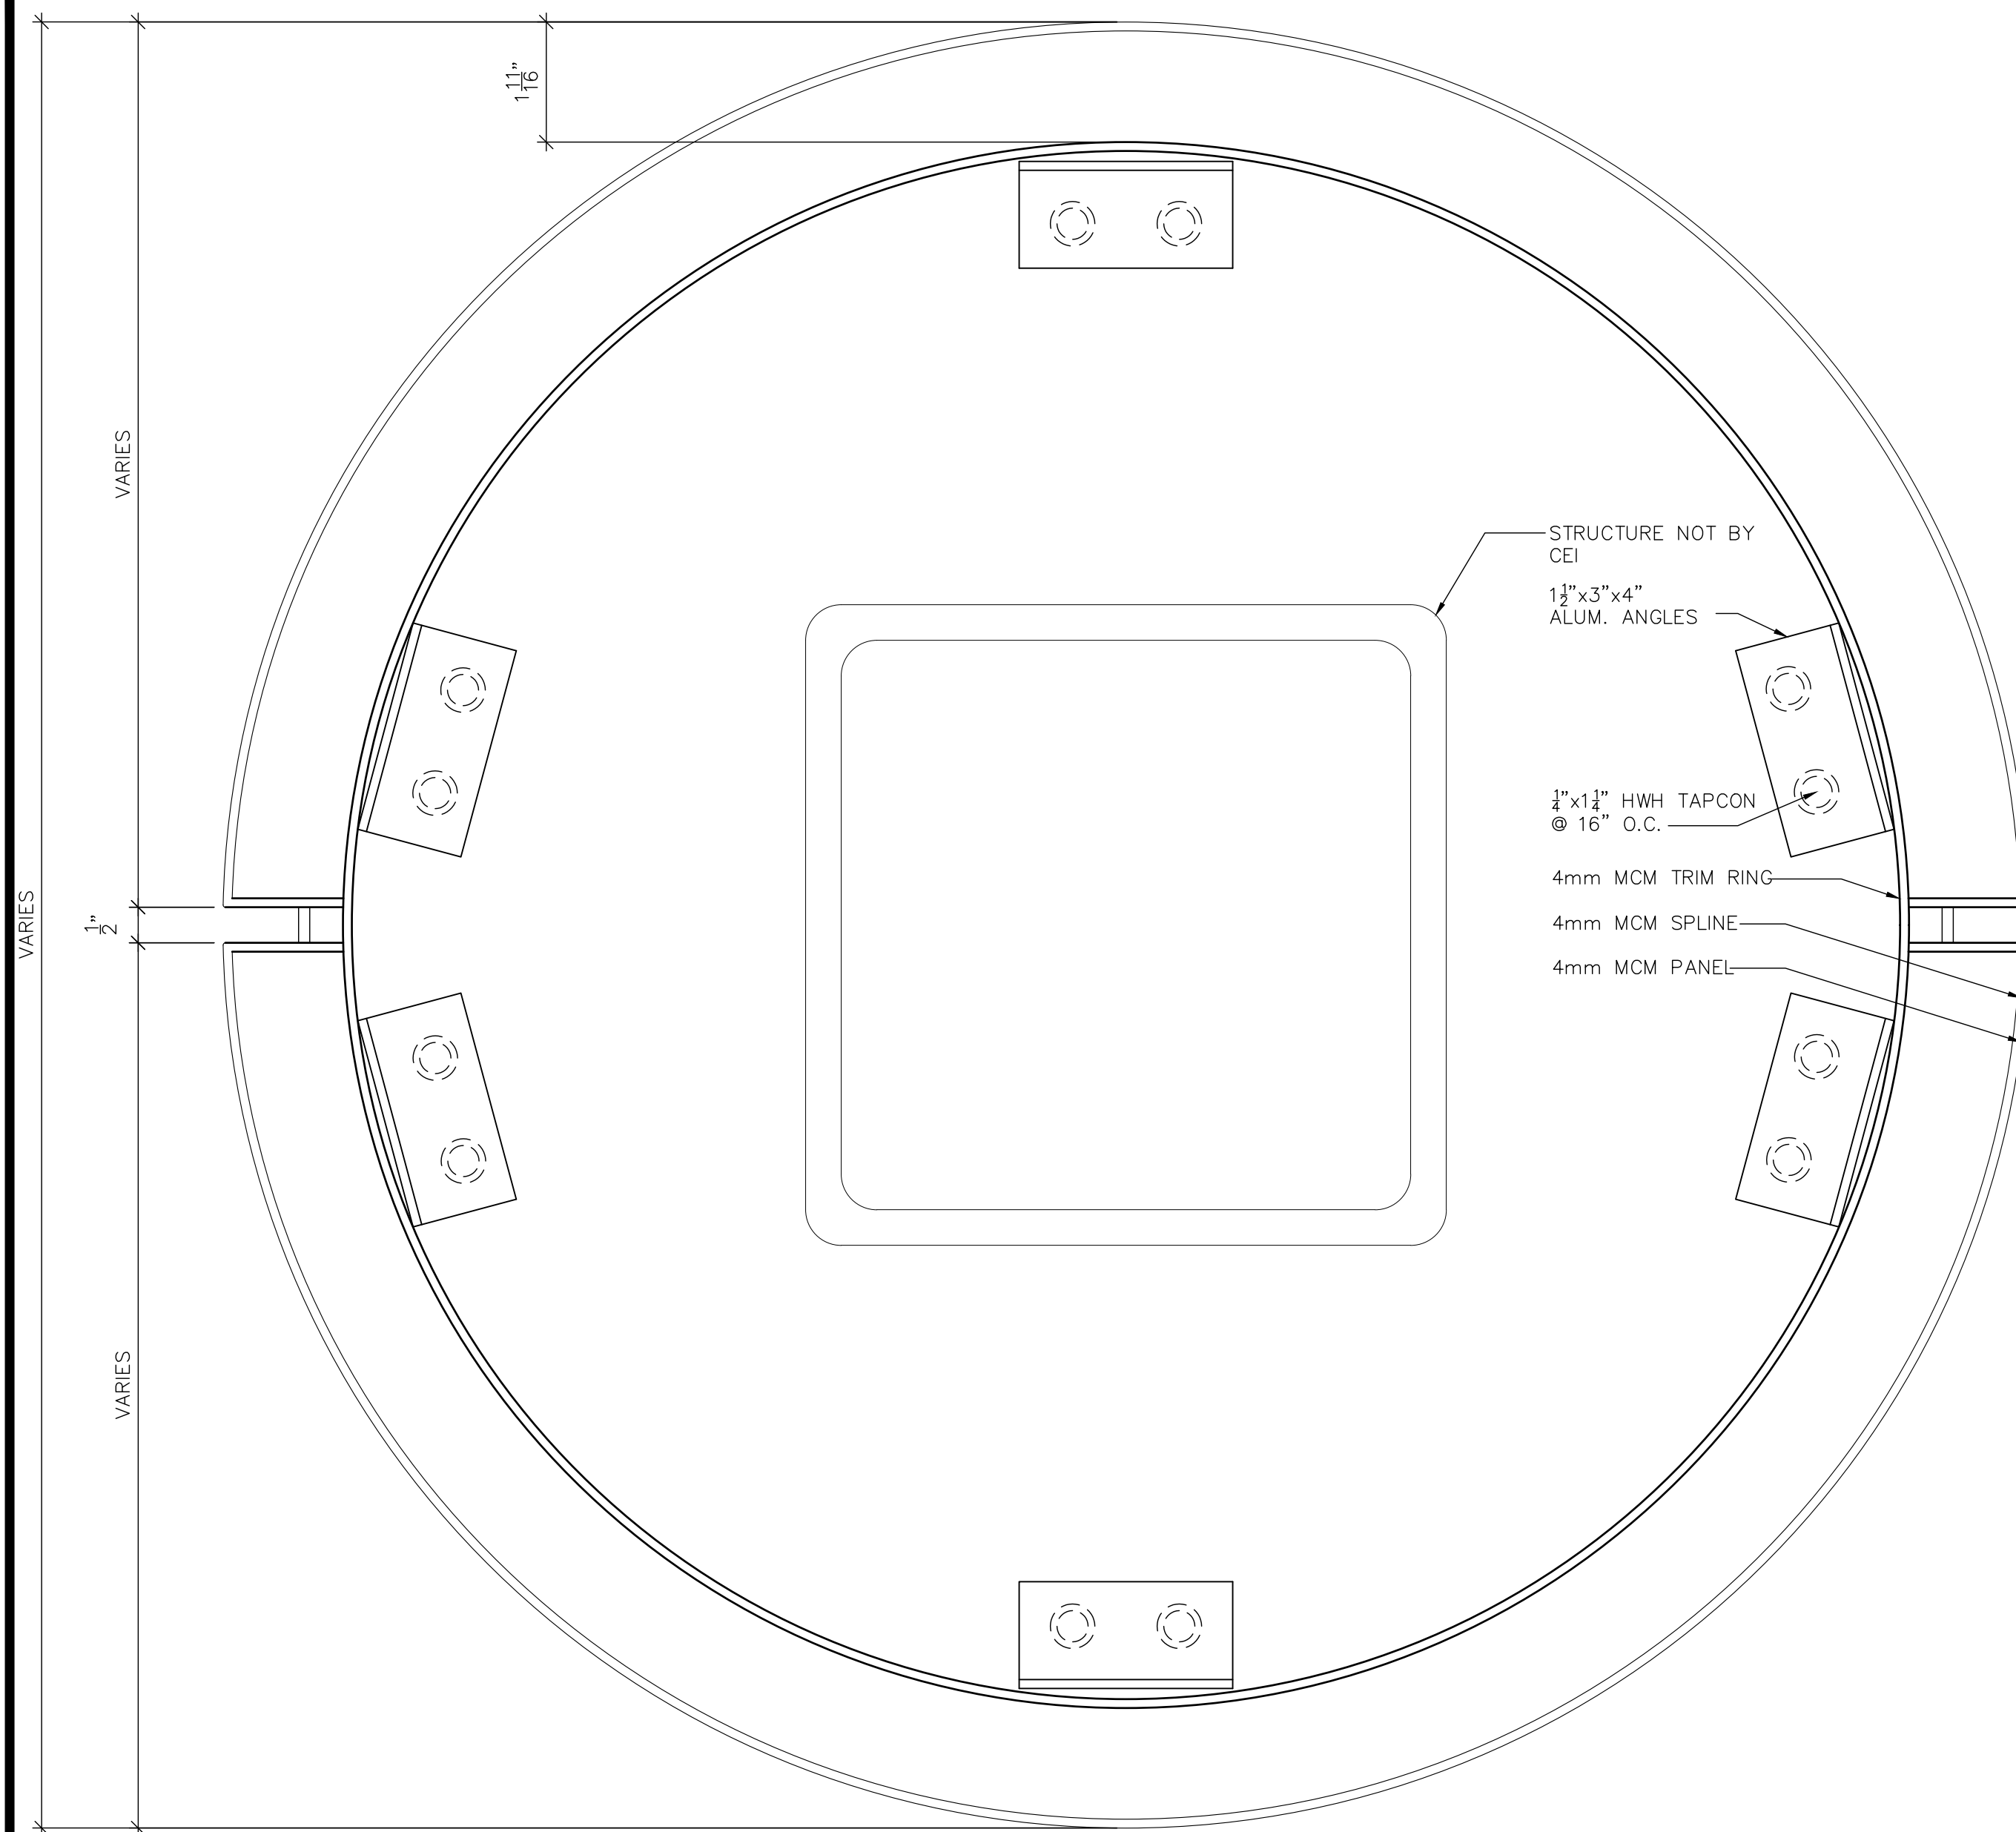

# CL300

## DRY JOINT ROUND COLUMN COVERS

1 COLUMN BASE SECTION  
 SCALE: 3" = 1'-0"

2 COLUMN SECTION  
 SCALE: 3" = 1'-0"

3 COLUMN BASE DETAIL  
 SCALE: 3" = 1'-0"

4 COLUMN HEAD DETAIL  
 SCALE: 3" = 1'-0"

5 COLUMN JOINT DETAIL  
 SCALE: 3" = 1'-0"

Designer:	LK
Checked By:	JH/NS
Date Sent:	02/24/20
Revisions:	
	----
	----
	----

COL