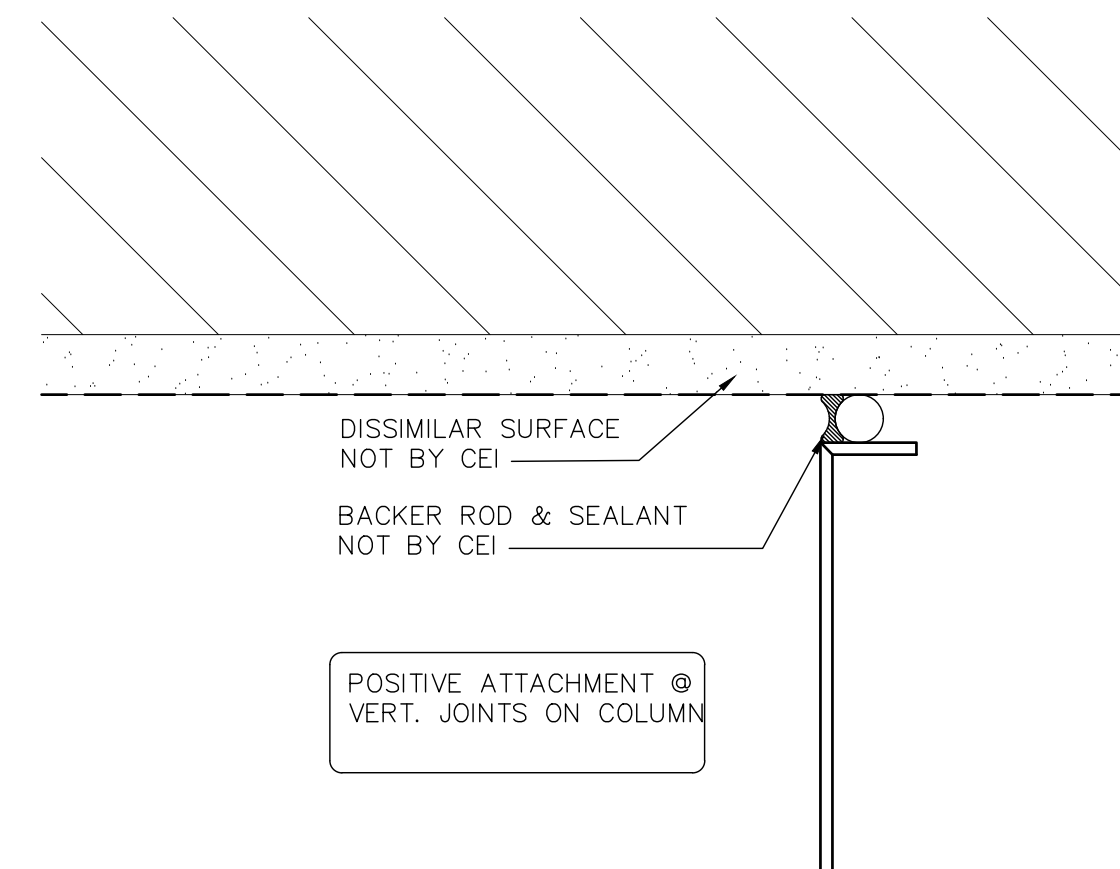

## DRY JOINT ROUND COLUMN COVERS

1 COLUMN BASE SECTION  
 SCALE: 3" = 1'-0"

2 COLUMN SECTION  
 SCALE: 3" = 1'-0"

3 COLUMN BASE DETAIL  
 SCALE: 3" = 1'-0"

4 COLUMN HEAD DETAIL  
 SCALE: 3" = 1'-0"

5 COLUMN JOINT DETAIL  
 SCALE: 3" = 1'-0"