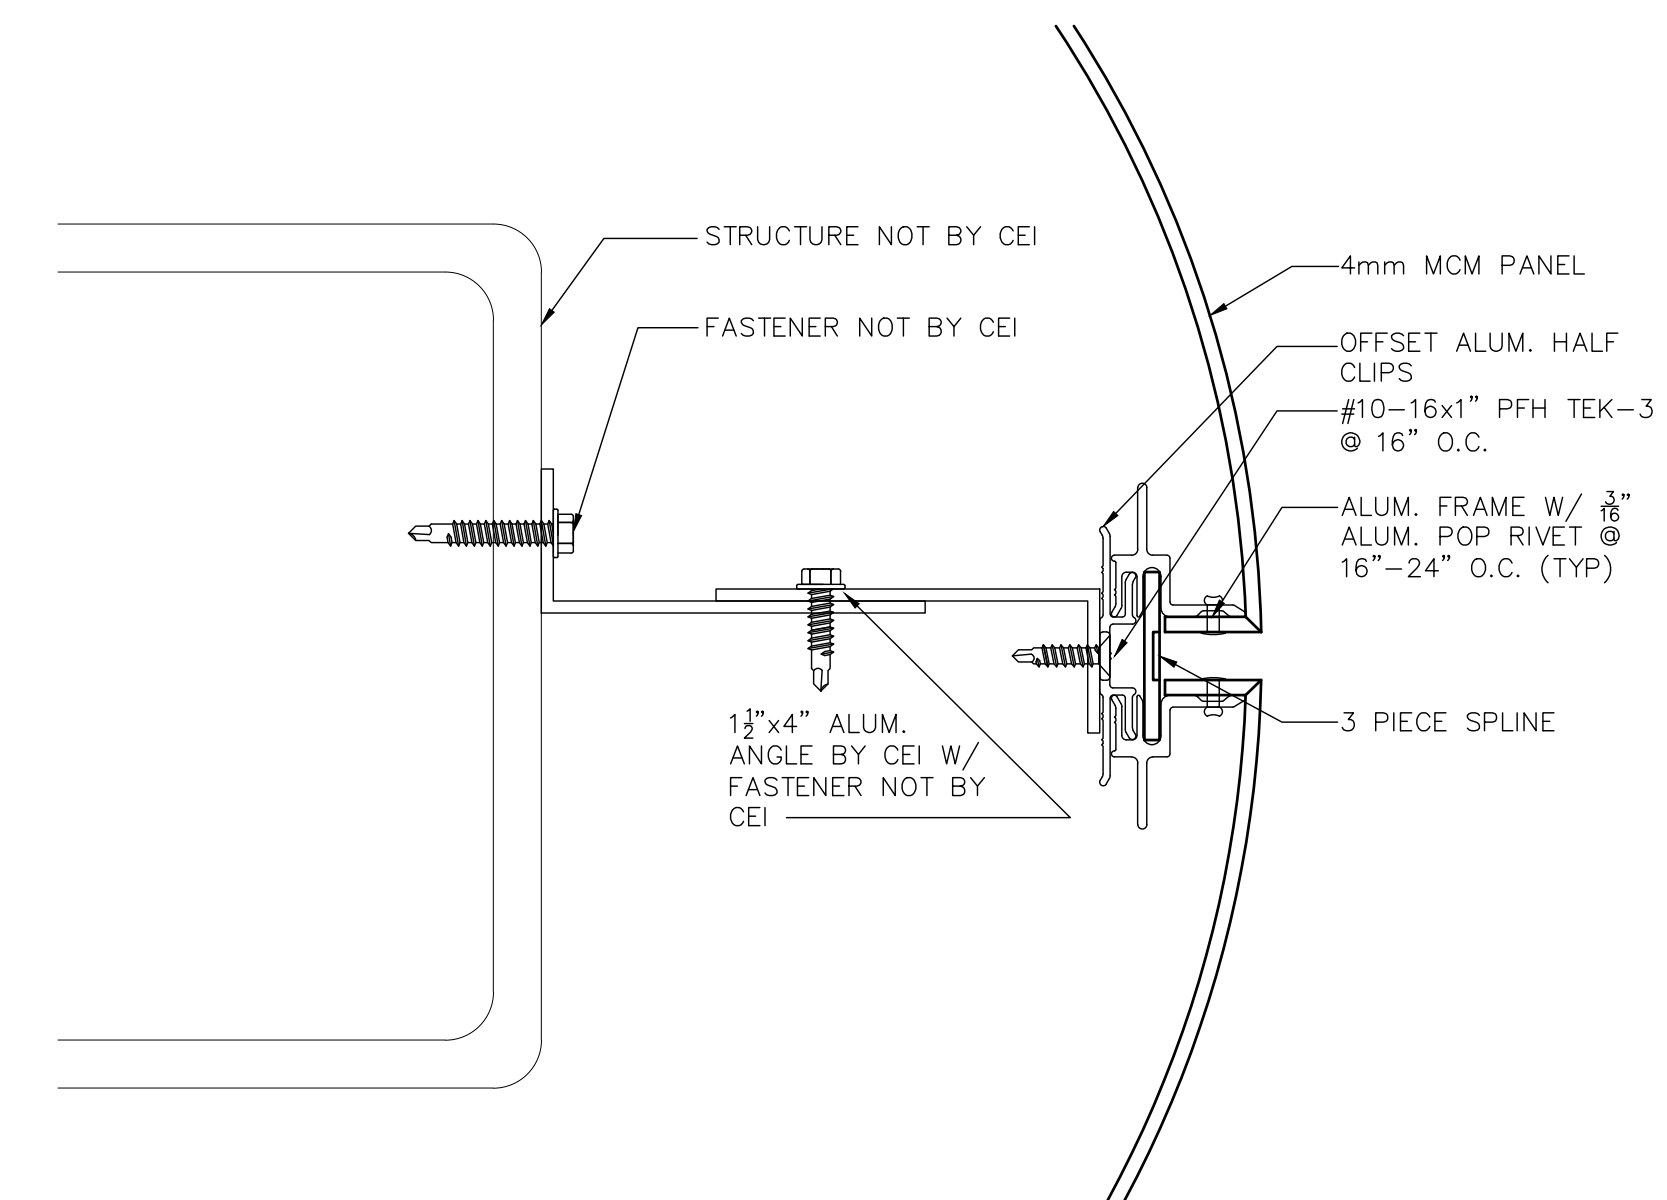

## DRY JOINT ROUND COLUMN COVERS

1 COLUMN BASE SECTION  
 SCALE: 3" = 1'-0"

2 COLUMN SECTION  
 SCALE: 3" = 1'-0"

3 COLUMN BASE DETAIL  
 SCALE: 3" = 1'-0"

4 COLUMN HEAD DETAIL  
 SCALE: 3" = 1'-0"

5 COLUMN JOINT DETAIL  
 SCALE: 3" = 1'-0"